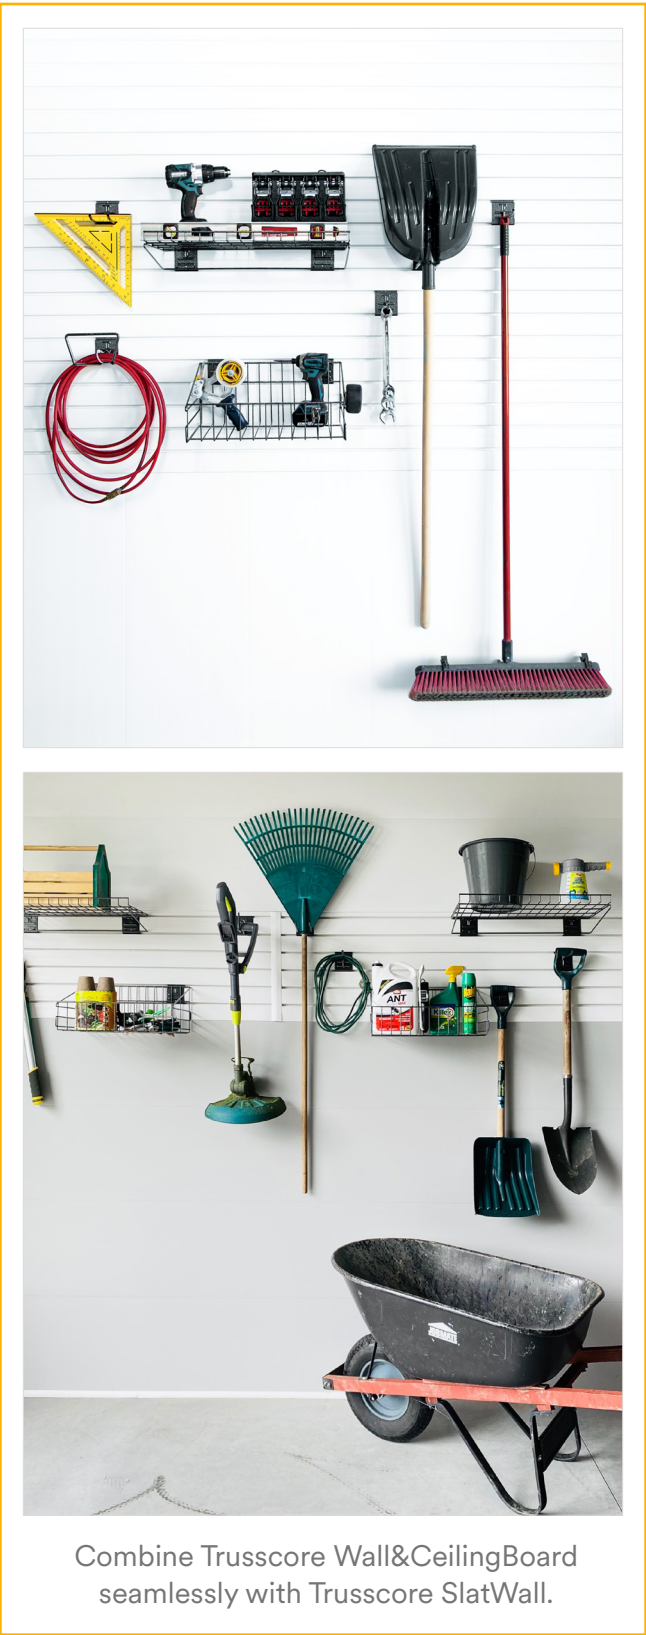

Combine Trusscore Wall&CeilingBoard seamlessly with Trusscore SlatWall.

Learn more about Trusscore SlatWall

Start the conversation today with one of our sales representatives.
hello@trusscore.com | 1.888.418.4679 | www.trusscore.com/slatwall