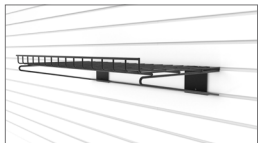

24" Shelf | CRO.T24