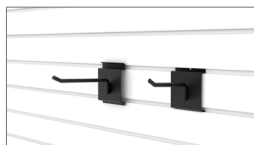

If you're looking for an organized, accessible solution, the Trusscore SlatWall system is easy to install and has many different available hooks for your storage needs.

Trusscore SlatWall is compatible with standard slatwall accessories and the Trusscore accessories below.

18" Basket | CRO.P18

24" Shelf | CRO.T24

Hose Hook | CRO.H

Bike Hook | CRO.V

4" and 6" Double Hook  
CRO.D4 | CRO.D6

4" and 6" Simple Hook  
CRO.S4 | CRO.S6

### Features and Benefits

- Highly durable surface that is resistant to scratches, bacteria, chemicals, mold, and moisture
- Supports weights up to 75 lbs per square foot
- Easy to install and easy to clean
- Long-lasting and cost-effective
- Can be used for new construction or retrofit
- Hidden fasteners
- Highly resistant to chemicals and unaffected by moisture
- Bright clean appearance
- Can be combined with Trusscore Wall&CeilingBoards for a complete wallboard system
- Available in white and gray