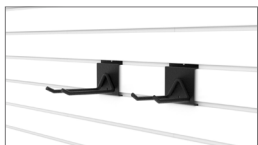

18" Basket | CRO.P18

24" Shelf | CRO.T24

Hose Hook | CRO.H

Bike Hook | CRO.V

4" and 6" Double Hook  
CRO.D4 | CRO.D6

4" and 6" Simple Hook  
CRO.S4 | CRO.S6

### Features and Benefits

- Highly durable surface that is resistant to scratches, bacteria, chemicals, mold, and moisture
- Supports weights up to 75 lbs per square foot
- Easy to install and easy to clean
- Long-lasting and cost-effective
- Can be used for new construction or retrofit
- Hidden fasteners
- Highly resistant to chemicals and unaffected by moisture
- Bright clean appearance
- Can be combined with Trusscore Wall&CeilingBoards for a complete wallboard system
- Available in white and gray