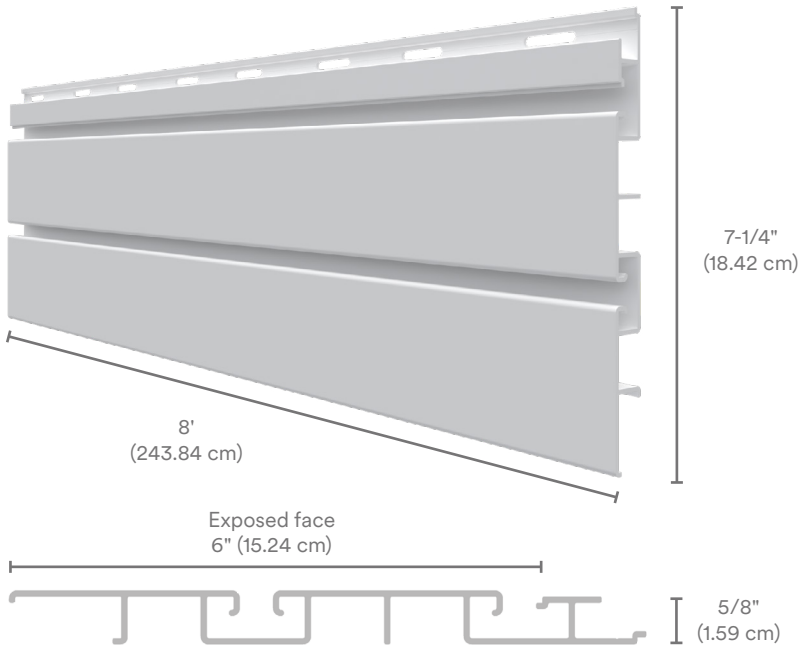

Technical Specifications

Board Dimensions

Product Color	Product Length	Product Number
White	8 ft	TL1841608
Gray	8 ft	GTL1841608

Trusscore SlatWall is available in 8' lengths. Custom lengths are available upon request.

Available in white and gray. White Gray