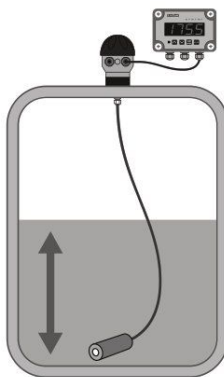

# Insertion Paddle Wheel Flow Meter & Displays/Controllers

## T13 Series

316 Stainless Steel

5

LIQUID MONITORING

## Icon Process Tank Level Display & Controller TVL Series

#### Liquid Level LED Display

- All in One Controller
- NEMA 4X Enclosure + Cord Grips
- Input : 4-20mA
- 1 x 5A Relay Output + 4-20mA
- 2 x 5A Relay Outputs | Latching
- 24DC Power Supply Output to Sensor
- RS-485 Modbus RTU Standard
- 8 Levels of LED Brightness